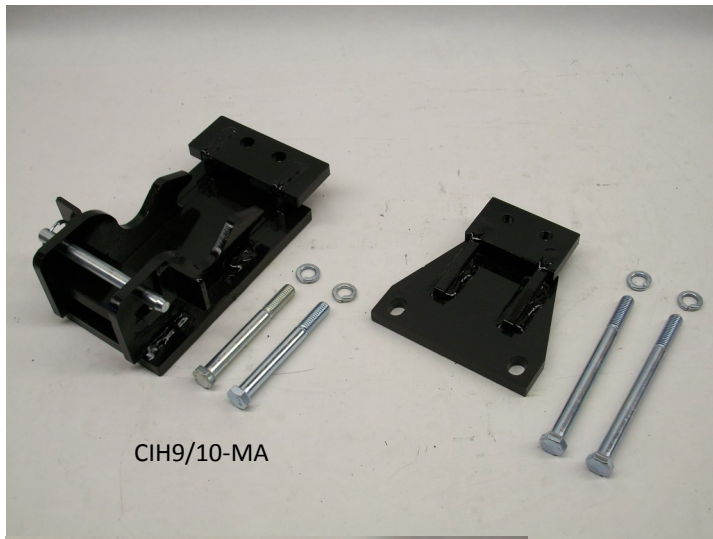

CIH9/10-MA

IH 900/1000

6 row or 8 row

Bracket assembly

Fits all rows