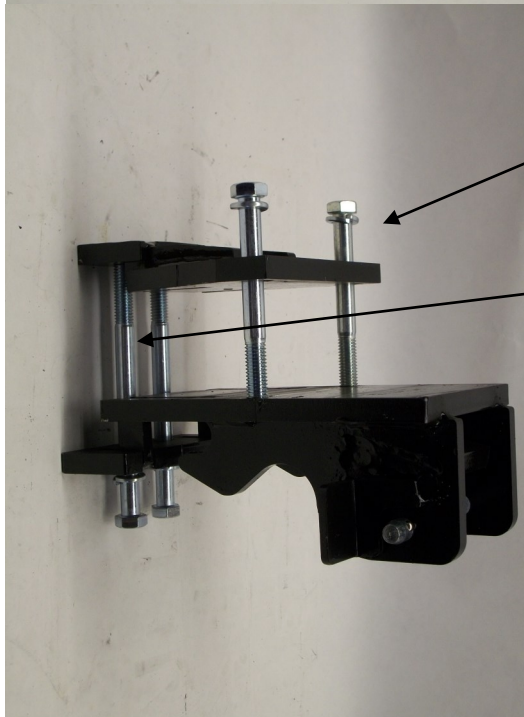

## IH 900/1000

6 row or 8 row

Bracket assembly

Fits all rows

2 pcs 1/2 -13 x 4 1/2

Hex bolts w/ lock washer

2 pcs 1/2- 13 x 6 1/2

Hex bolts w/lock washer